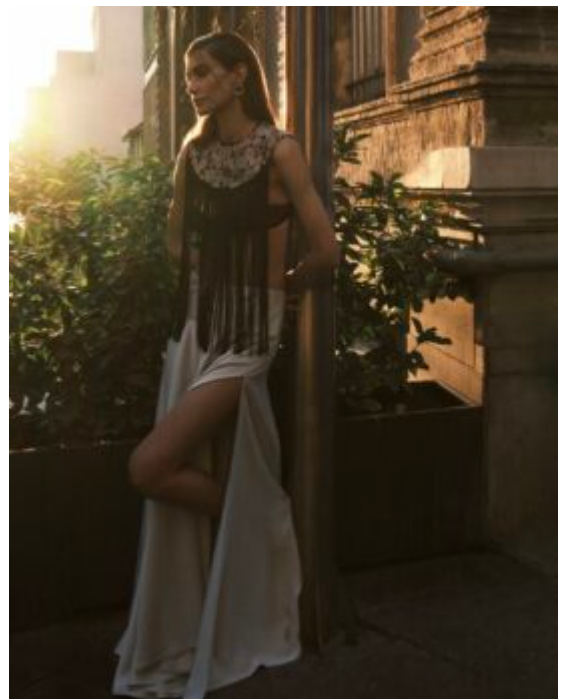

TRUE MODELS

Zeynep Enhos

179 | 83 / 63 / 87 / 40 | Light Brown / Hazel

TRUE MODELS

Zeynep Enhos

179 | 83 / 63 / 87 / 40 | Light Brown / Hazel

TRUE MODELS

Zeynep Enhos