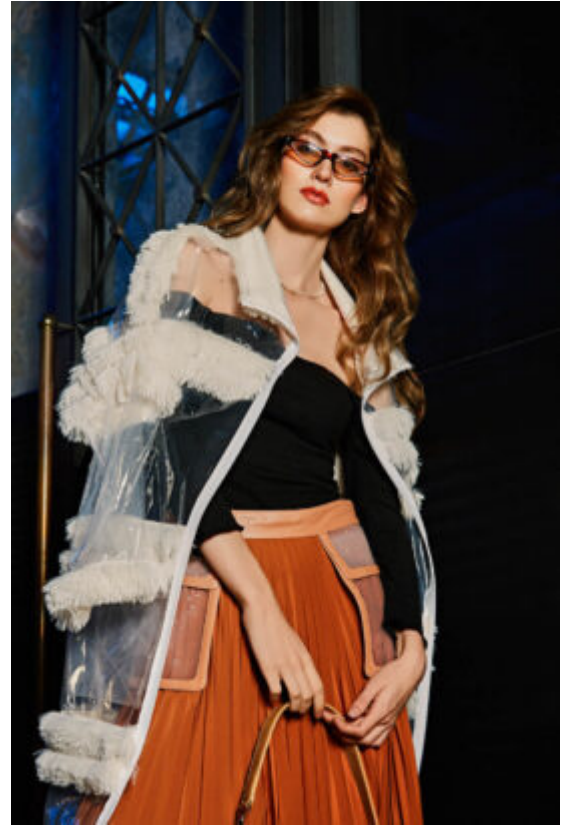

TRUE MODELS

Zeynep Enhos

179 | 83 / 63 / 87 / 40 | Light Brown / Hazel